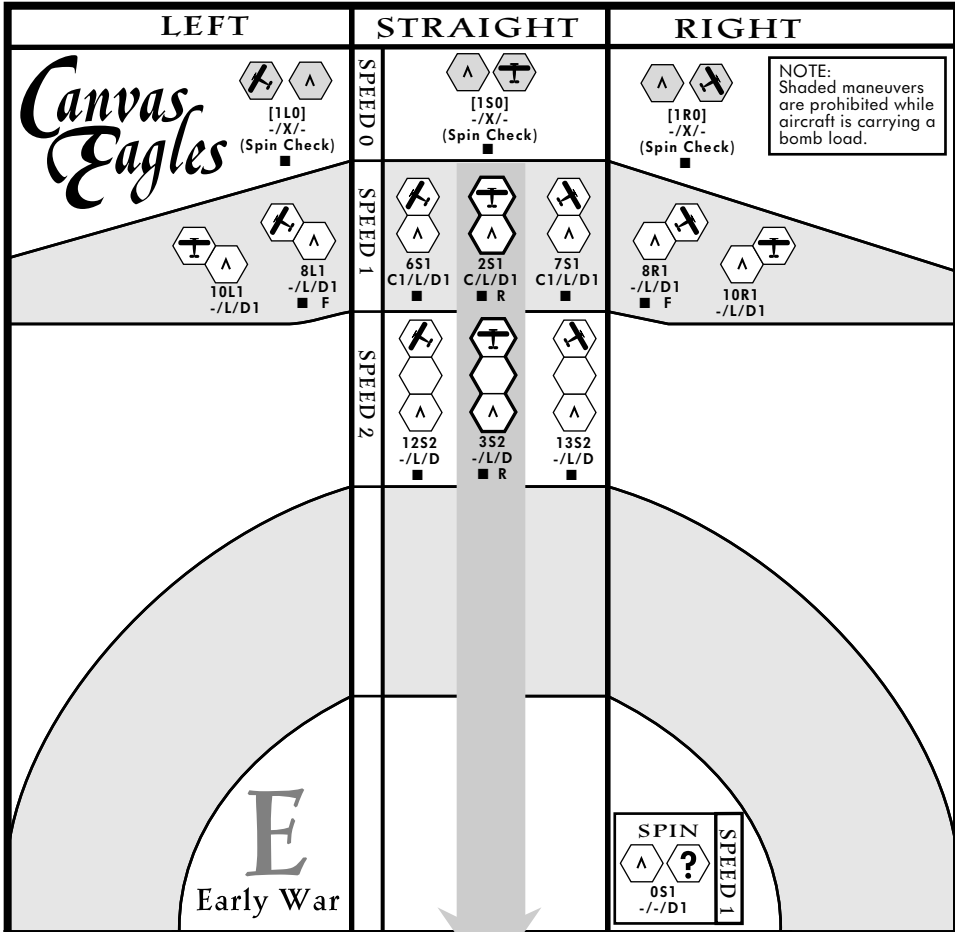

# AIRCRAFT MANEUVER SCHEDULE

NOTES:	LEFT	STRAIGHT	RIGHT	FIRE TEMPLATES
<p>Climbing and performing a 2952 maneuver requires the aircraft to have dived at least 2 altitude levels the previous turn.</p> <p>C= May climb to max. C1= Max climb is 1. D= May dive to max. D1= Max dive is 1. L= May fly level. X= May fly level, but must dive next turn. - = May not perform.</p> <p>■ = Observer may unjam/reload/fire machine gun(s) while aircraft is performing these maneuvers.</p> <p>R = Aircraft may perform a restricted maneuver the next turn; Pilots may unjam or reload machine gun(s) while aircraft performs one of these maneuvers (no climbing or diving is permitted during attempt).</p> <p>F = +1 Extinguishing Fire</p>				<p>5 A Single Flexible Lewis Gun (OF)</p> <p>13 B Single Flexible Lewis Gun (OF)</p> <p>OPTIONAL</p>
<p>AIRCRAFT USE: Bomber, Photo-Recon, Ground Attack</p>	▲ Restricted Maneuvers ▲			

**Caudron G4** France, Belgium, Italy, Romania, and Russia

Service: France: Oct'15 - Jun'17; Belgium: Jan'16 - Sep'17; Italy: Feb'16 - Mar'17; Romania: Nov'16 - End; Russia: Feb'16 - Aug'17. Some French aircraft were armed with Hotchkiss machine guns, Some aircraft were armed with a second machine gun for rear defense.